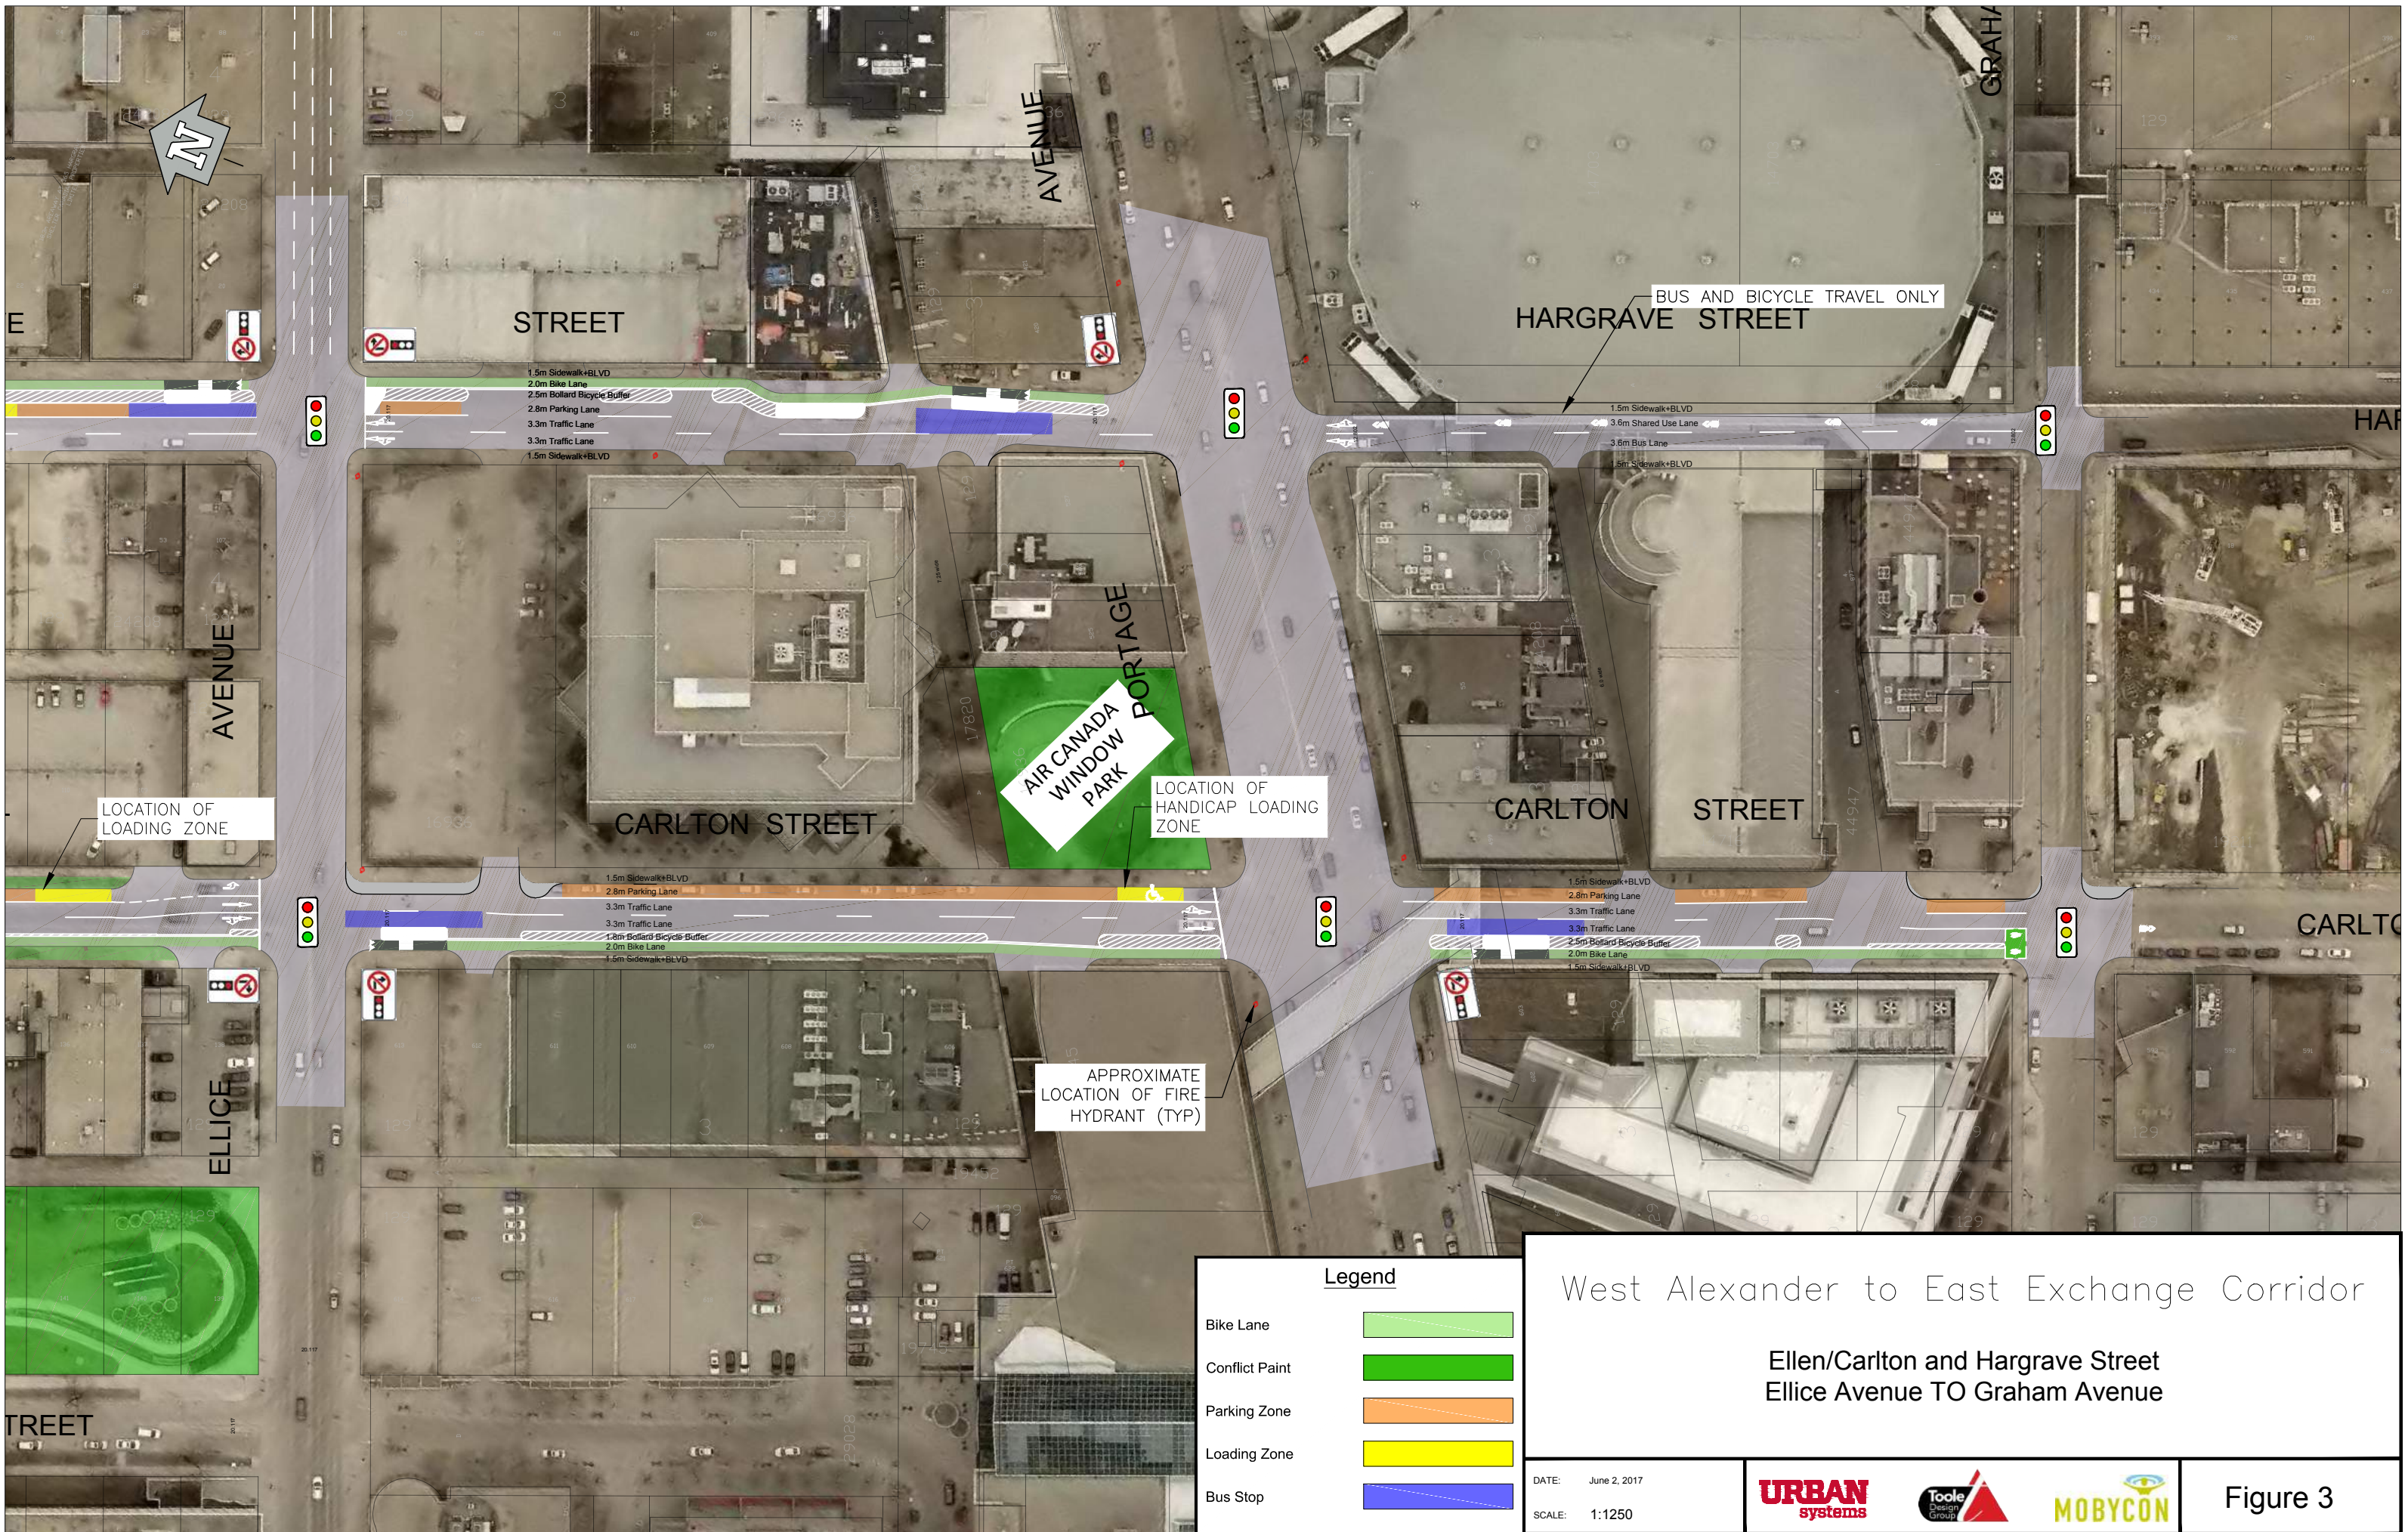

LOCATION OF LOADING ZONE

LOCATION OF LOADING ZONE

LOCATION OF LOADING ZONE

LOCATION OF LOADING ZONE

APPROXIMATE LOCATION OF FIRE HYDRANT (TYP)

Legend

- Bike Lane
- Conflict Paint
- Parking Zone
- Loading Zone
- Bus Stop

West Alexander to East Exchange Corridor

Ellen/Carlton and Hargrave Street
Cumberland Avenue to Ellice Avenue

DATE: June 2, 2017
SCALE: 1:1250

Figure 2

STREET

AVENUE

ELLICE

TREET

AVENUE

BUS AND BICYCLE TRAVEL ONLY
HARGRAVE STREET

CARLTON STREET

AIR CANADA WINDOW PARK

APPROXIMATE LOCATION OF FIRE HYDRANT (TYP)

LOCATION OF LOADING ZONE

LOCATION OF HANDICAP LOADING ZONE

Legend

- Bike Lane
- Conflict Paint
- Parking Zone
- Loading Zone
- Bus Stop

West Alexander to East Exchange Corridor

Ellen/Carlton and Hargrave Street
Elllice Avenue TO Graham Avenue

DATE: June 2, 2017
SCALE: 1:1250