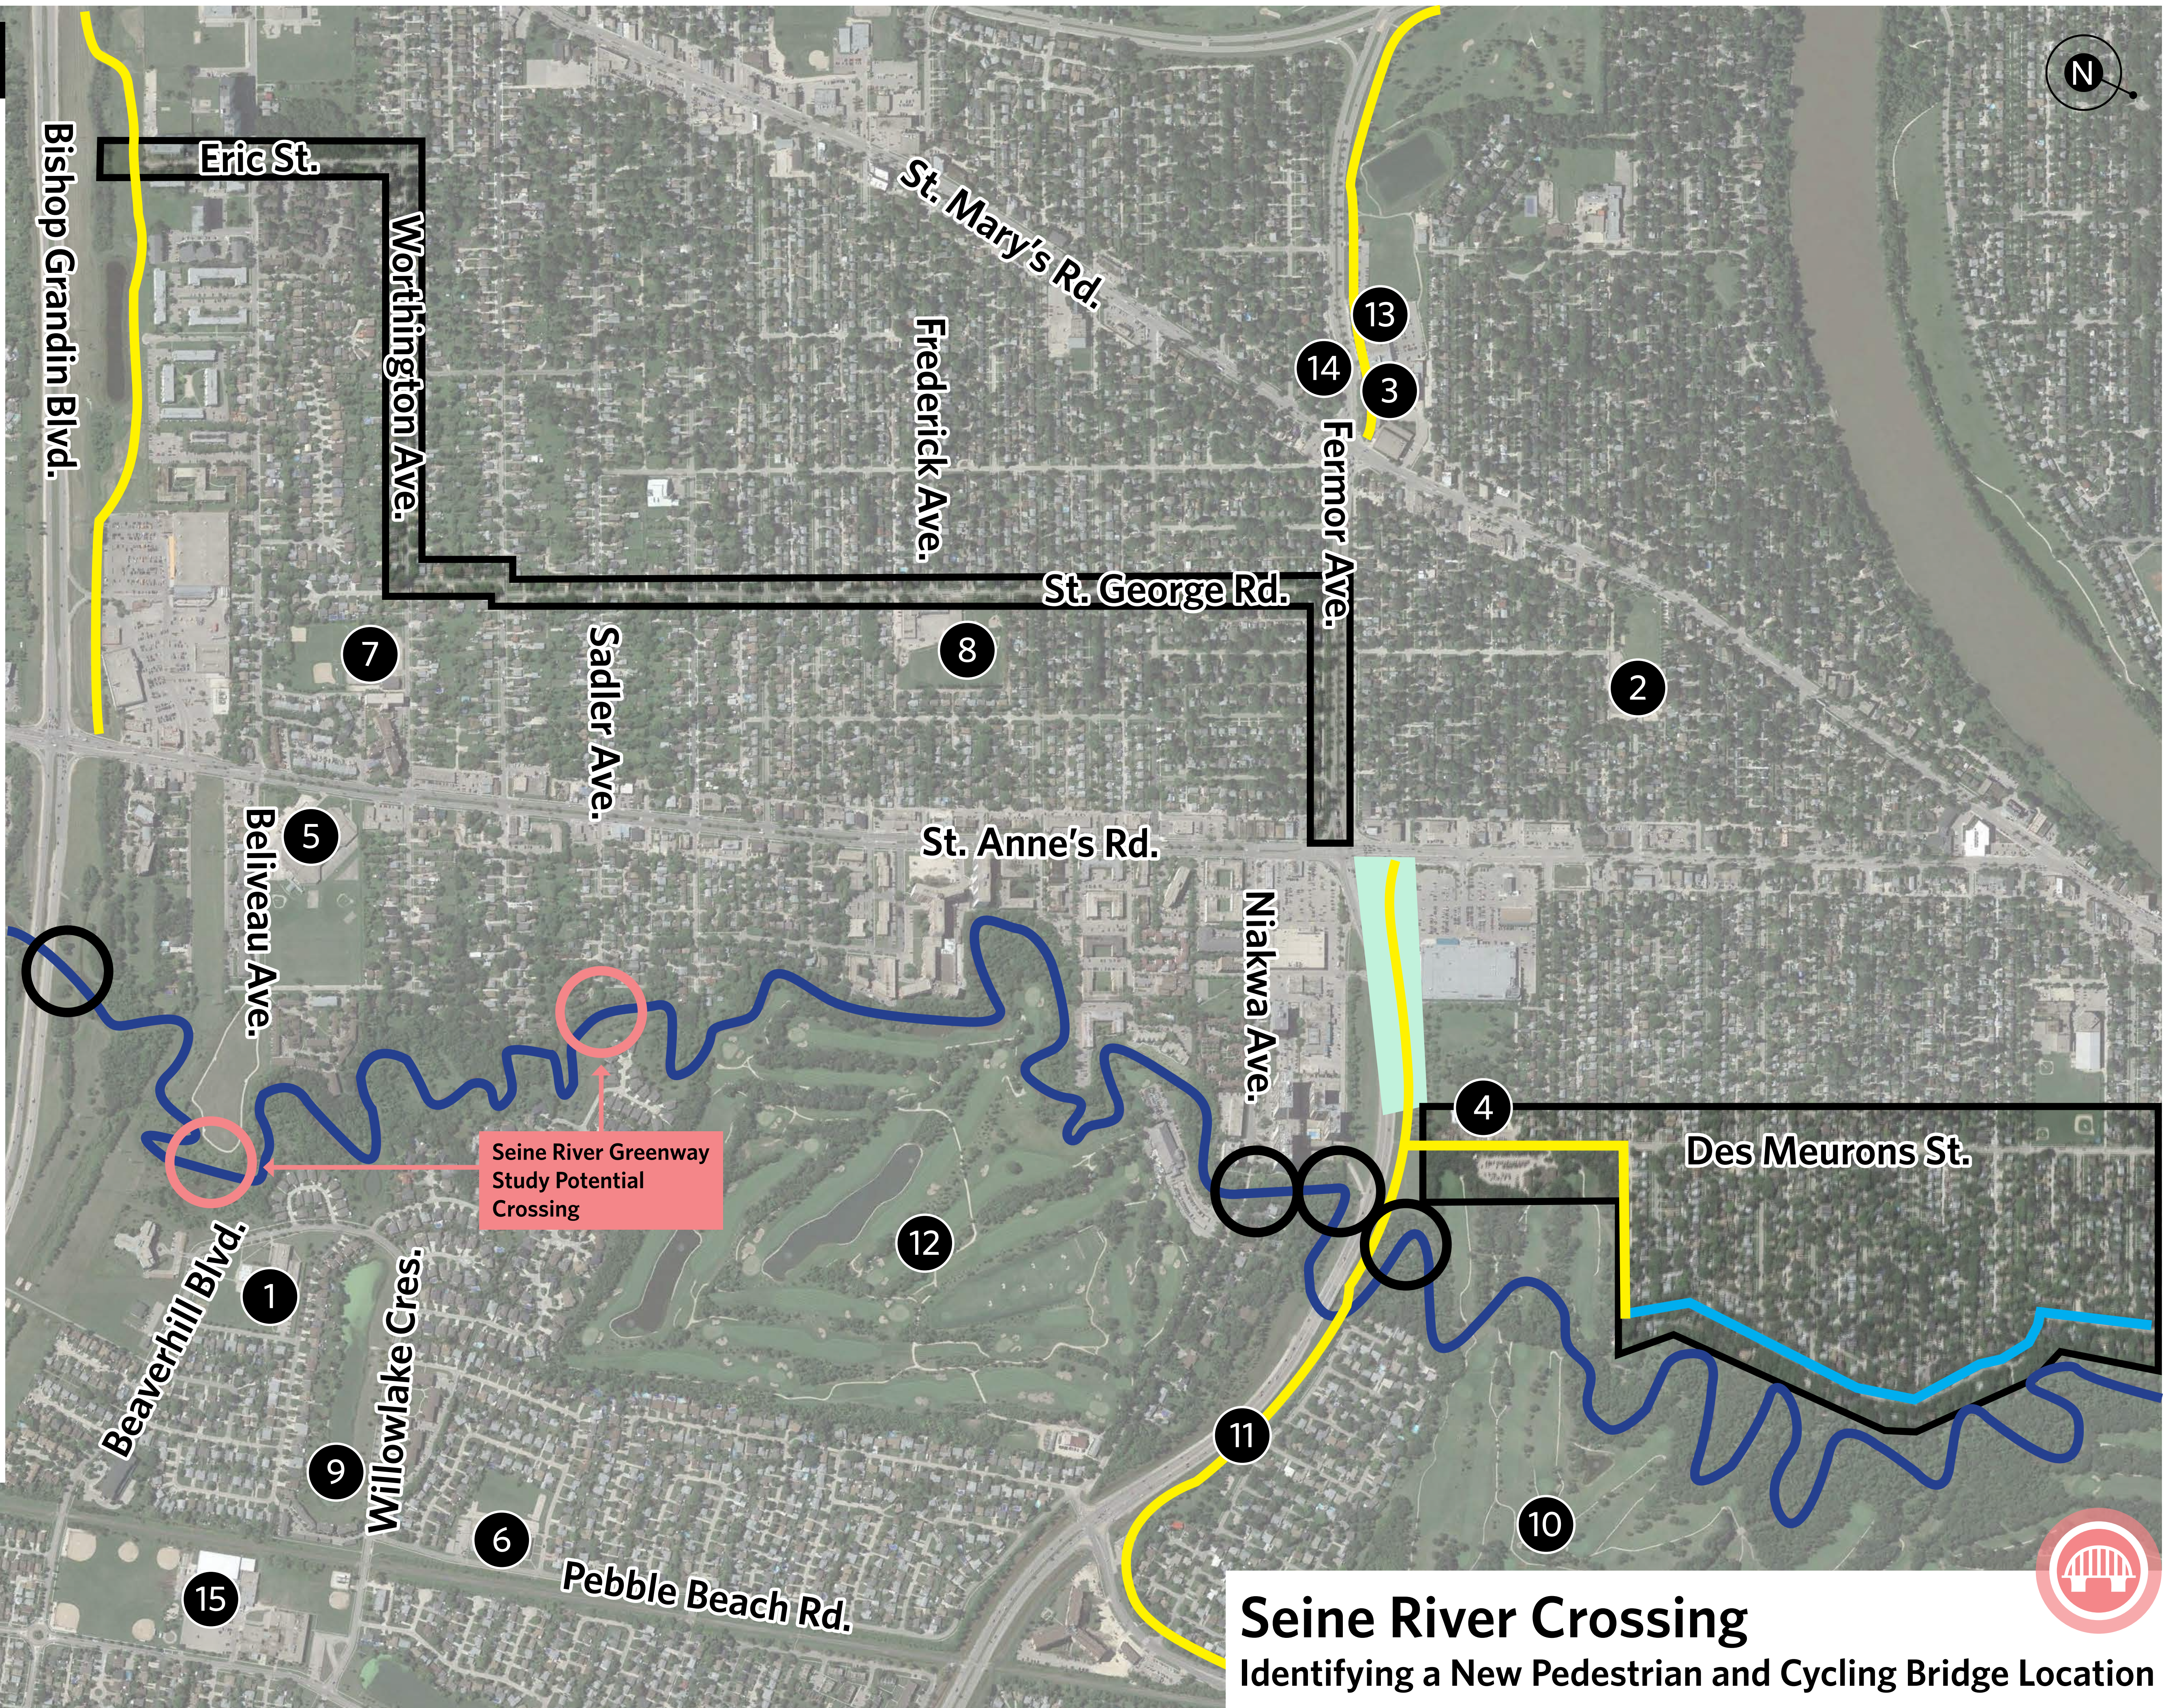

CONTEXT MAP

LEGEND

- 1 École Guyot
- 2 École Varennes
- 3 Glenlawn Collegiate
- 4 King George V Park/Pool
- 5 Lavalee School
- 6 Niakwa Place School
- 7 Norberry-Glenlee Community Centre
- 8 St. George School
- 9 Willowlake Park
- 10 Windsor Park Golf Course
- 11 Niakwa Trail
- 12 Niakwa Country Club
- 13 YMCA-YWCA of Winnipeg
- 14 City of Winnipeg St. Vital Library
- 15 J.H. Bruns Collegiate
- Study Area
- Seine River
- Current City of Winnipeg Fermor Ave. Project
- Existing Pedestrian & Cycling Crossing of the Seine River
- Existing Facilities**
- Off-Street Pathway
- Bike Boulevard

Seine River Crossing
Identifying a New Pedestrian and Cycling Bridge Location