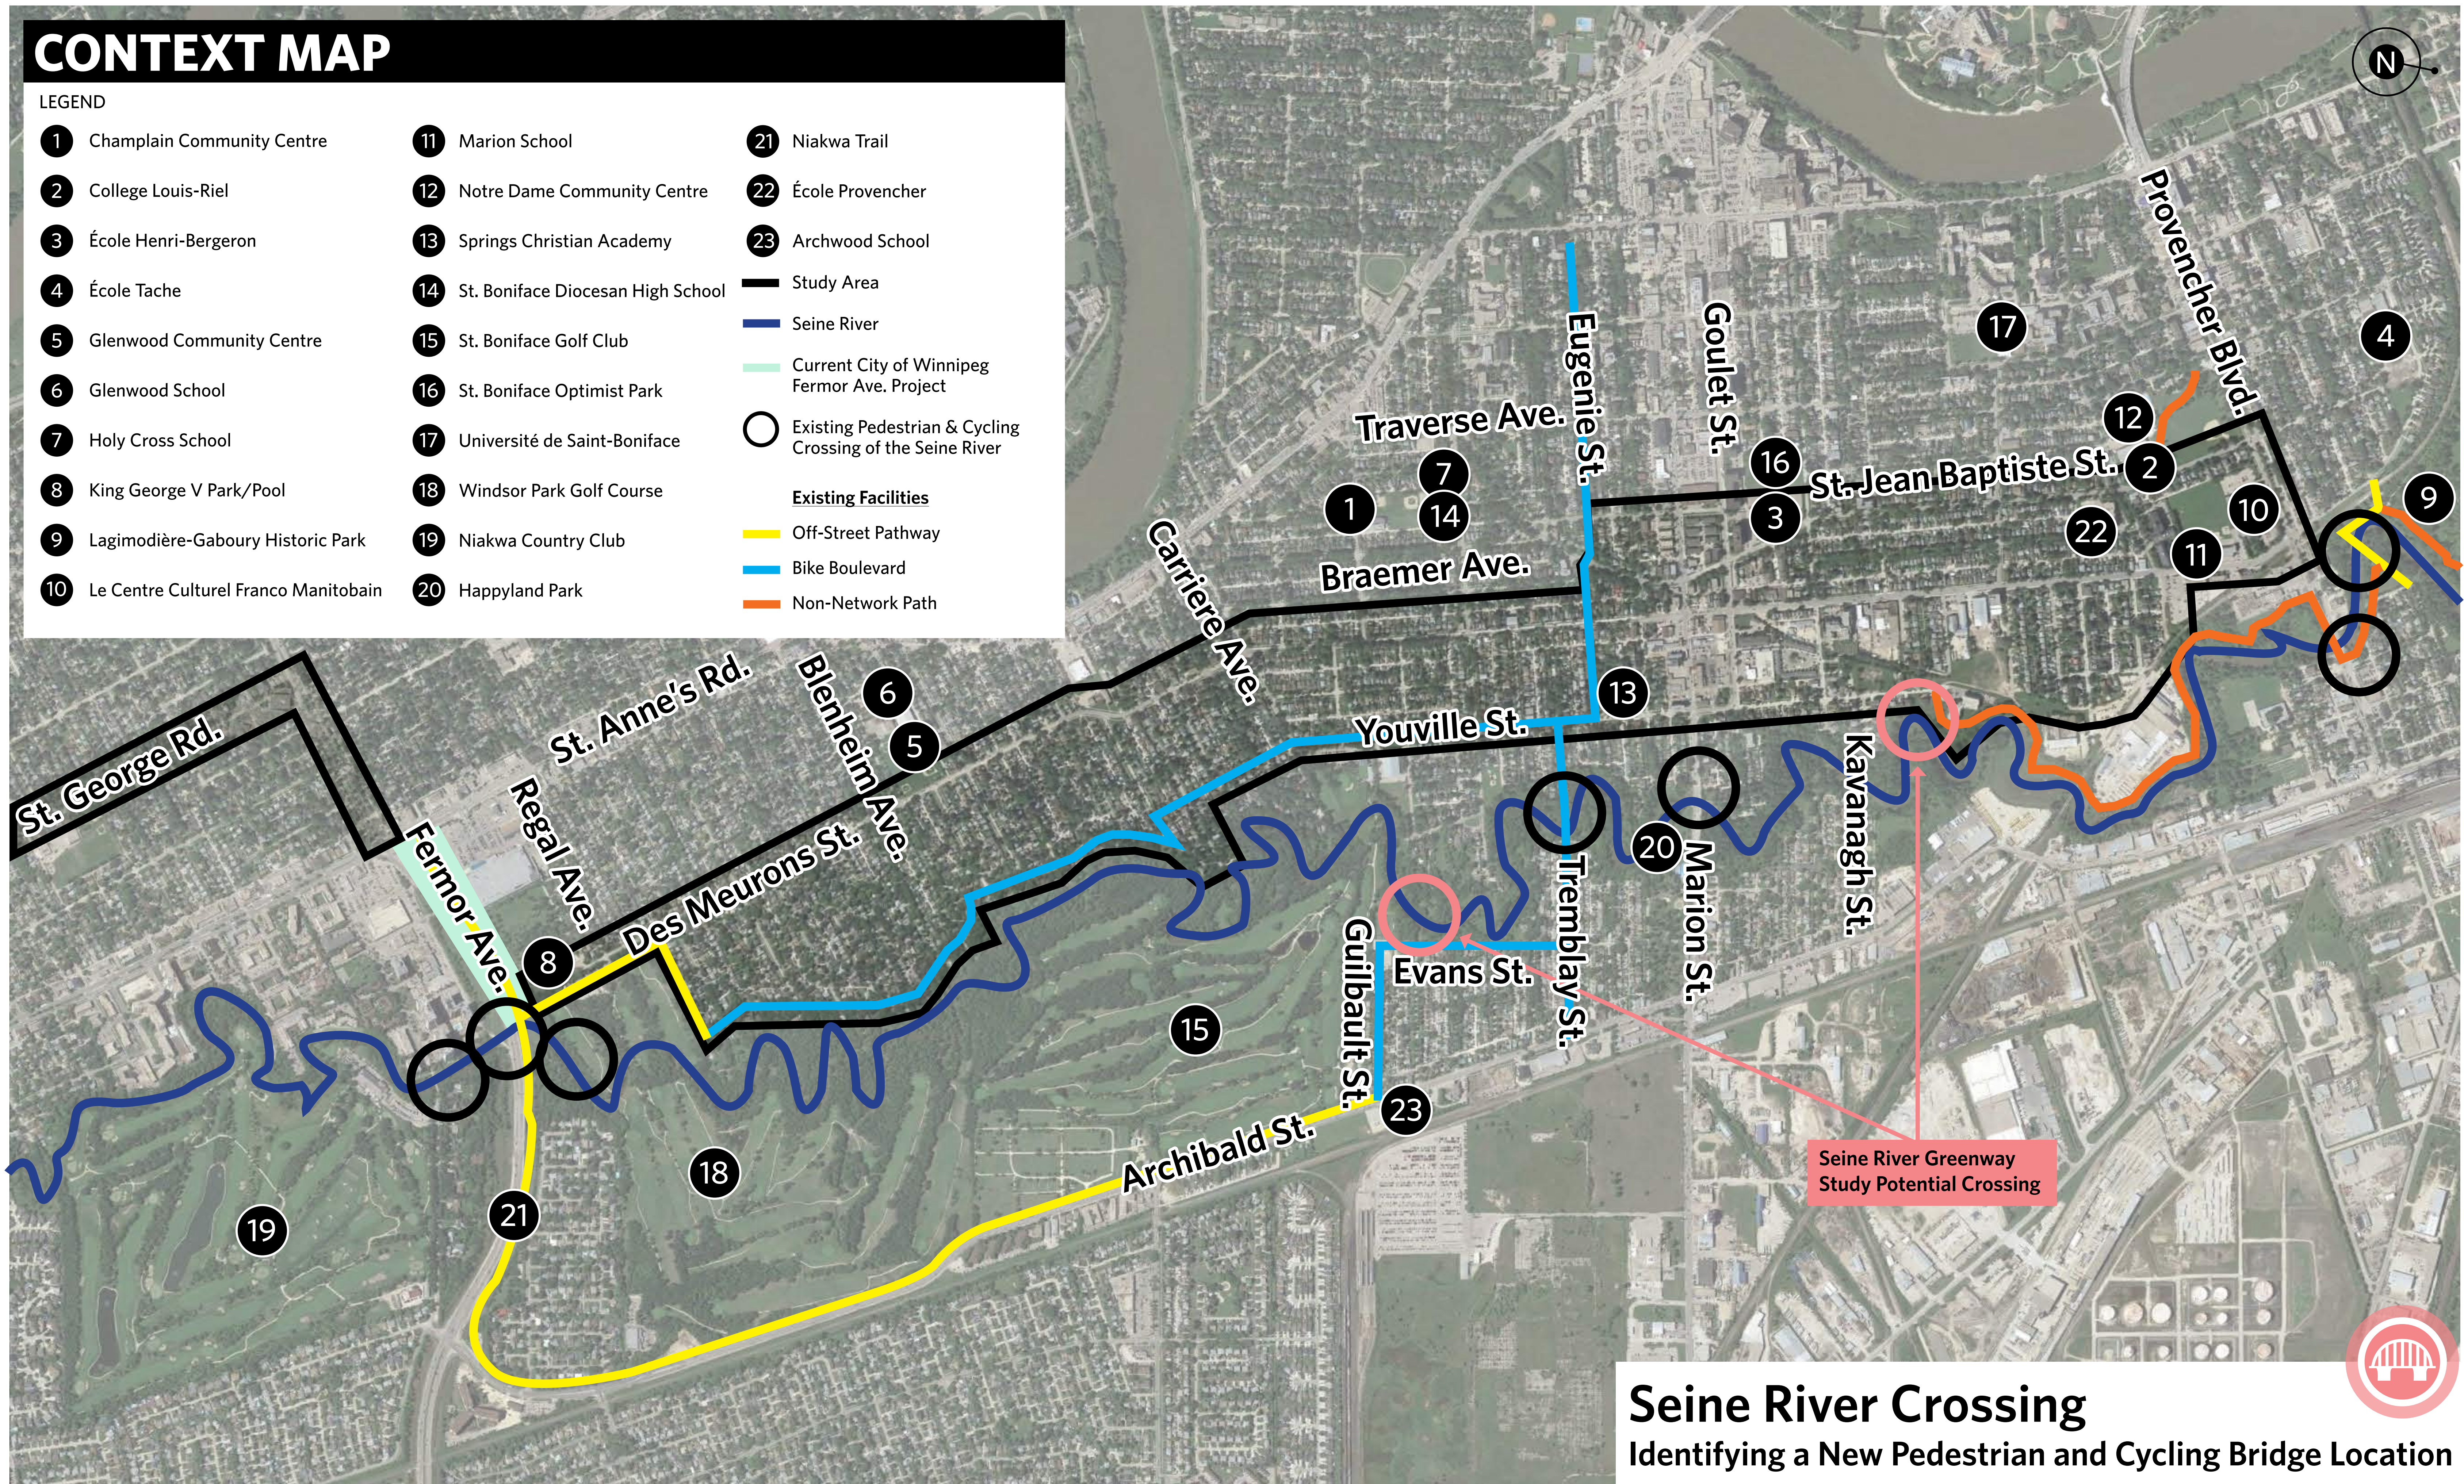

CONTEXT MAP

LEGEND

- | | | |
|---|--------------------------------------|--|
| 1 Champlain Community Centre | 11 Marion School | 21 Niakwa Trail |
| 2 College Louis-Riel | 12 Notre Dame Community Centre | 22 École Provencher |
| 3 École Henri-Bergeron | 13 Springs Christian Academy | 23 Archwood School |
| 4 École Tache | 14 St. Boniface Diocesan High School | Study Area |
| 5 Glenwood Community Centre | 15 St. Boniface Golf Club | Seine River |
| 6 Glenwood School | 16 St. Boniface Optimist Park | Current City of Winnipeg
Fermor Ave. Project |
| 7 Holy Cross School | 17 Université de Saint-Boniface | Existing Pedestrian & Cycling
Crossing of the Seine River |
| 8 King George V Park/Pool | 18 Windsor Park Golf Course | Existing Facilities |
| 9 Lagimodière-Gaboury Historic Park | 19 Niakwa Country Club | Off-Street Pathway |
| 10 Le Centre Culturel Franco Manitobain | 20 Happyland Park | Bike Boulevard |
| | | Non-Network Path |

Seine River Crossing
Identifying a New Pedestrian and Cycling Bridge Location